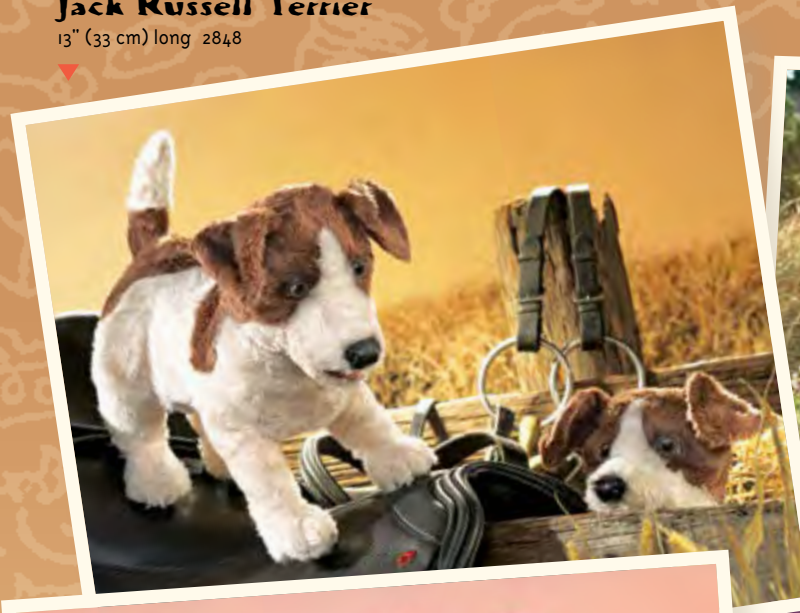

Jack Russell Terrier

13" (33 cm) long 2848