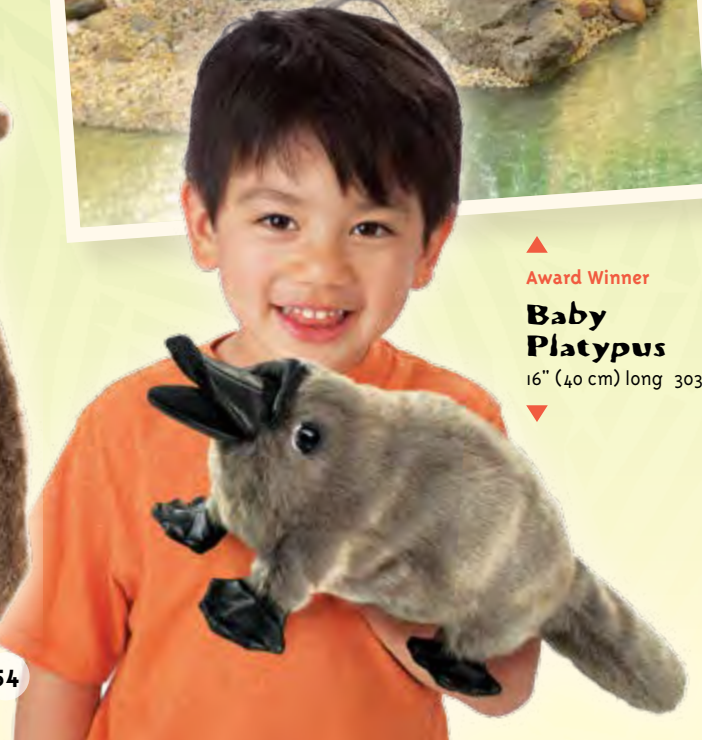

▲ **Classic Monkey**  
15" (38 cm) tall 3092

**mini Monkey** ▶  
5" (13 cm) tall 2738

▲ **Orangutan**  
25" (63 cm) tall 2270

Award Winner  
**Monkey**  
10" (25 cm) tall 2123

Folkmanis Classic ▶

53

52

**Baby Koala** ▶  
11" (28 cm) tall 3079

◀ **Little Turtle**  
7" (18 cm) tall 2968

**mini Field Mouse** ▶  
4" (10 cm) tall 2652

**Award Winner**  
◀ **Hedgehog**  
8" (20 cm) tall 2192  
Rolls into a ball.

▲ **Wombat**  
16" (40 cm) long 3133

▲ **Award Winner**  
**Baby Platypus**  
16" (40 cm) long 3037

▲ **Award Winner**  
**Slow Loris**  
15" (38 cm) tall 3072

▲ **Koala**  
16" (40 cm) tall 3057

▲ **mini Hedgehog**  
4" (10 cm) long 2668

◀ **Little Pteranodon**  
7" (18 cm) tall 3050